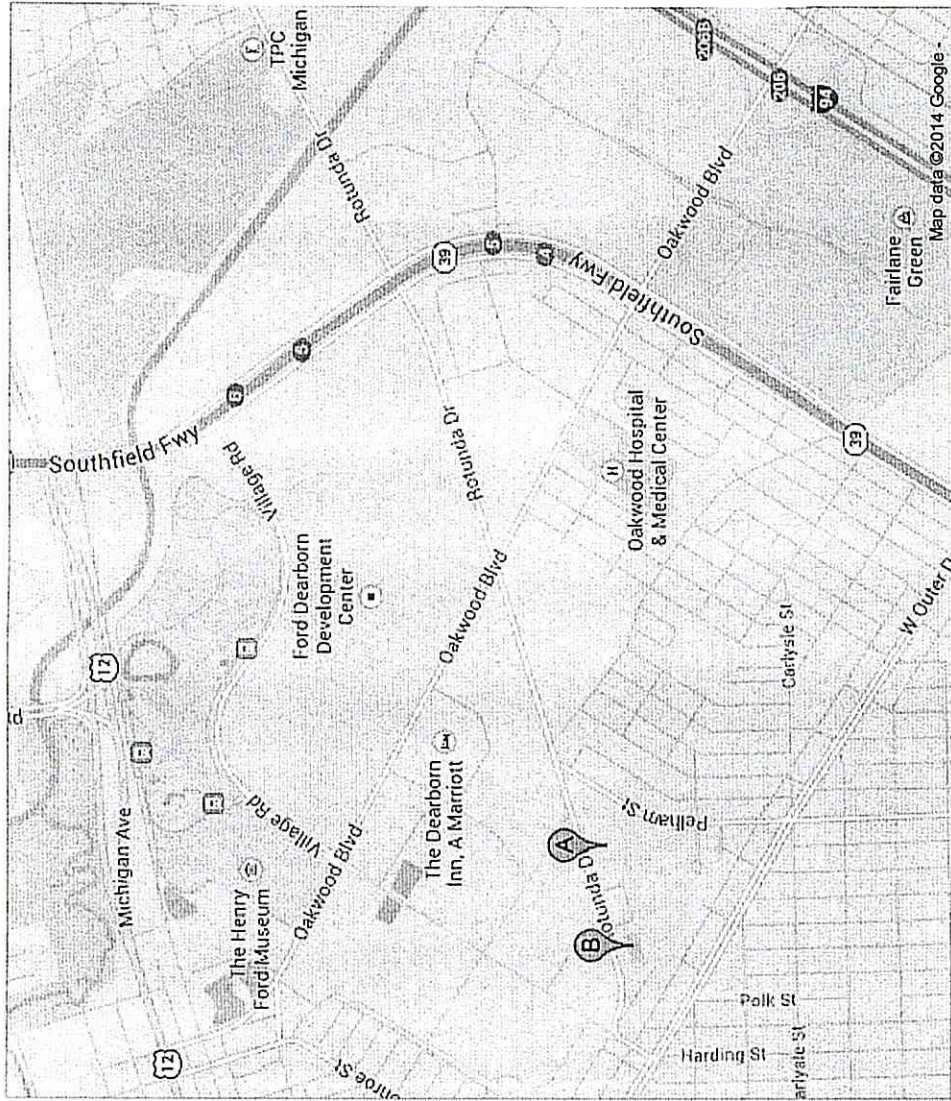

To see all the details that are visible on the screen, use the "Print" link next to the map.

### Michigan Strategy Softball (12u)

Edsel Ford High School  
20601 Rotunda Drive  
Dearborn, MI 48124  
Varsity Softball Field  
(Use Pelham Entrance)

Contact: John Hamel  
(313) 550-3011